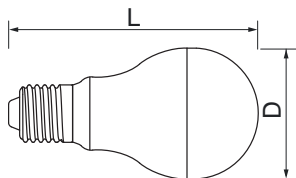

LED3-GU10-5W

LAMPA LED, LED LAMP, LED LAMPE, LED LAMPÀ, LED LAMPA

LED SMD2835	~220-240V /50Hz	30000h	120°	Ra >80	PF >0,5
Ei A+	ON OFF ≥15000	T start <0,5s	T 0-60% <1s	LLMF >70%	MacAdam ≤6
		CE	RoHS COMPLIANT		no accent spot

LxD | 55x50mm

	INDEX							
LED3-GU10-5W-WW	0102034	GU10	5,0W	360lm	35W		3000K	100
LED3-GU10-5W-NW	0102035	GU10	5,0W	360lm	35W		4000K	100
LED3-GU10-5W-CW	0102036	GU10	5,0W	360lm	35W		6400K	100