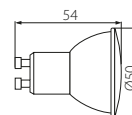

TEZI LED 3,5W
TEZI LED 4,5W
TEZI LED 6W