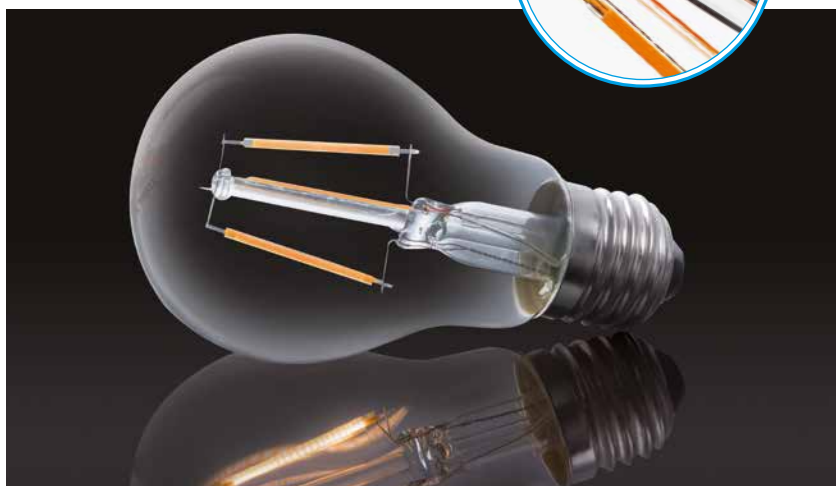

E27

LED
FILAMENT

DIXI FILLED

LED
technology

Lampy LED
LED lamps
Светодиодные лампы

DIXI FILLED 4W E27-WW

DIXI FILLED 8W E27-WW

220-240V ~
50/60Hz