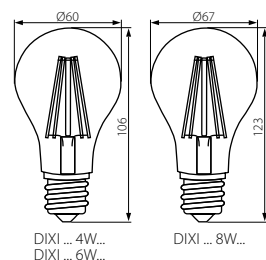

E27

LED
FILAMENT

DIXI FILLED

LED
technology

Lampy LED
LED lamps
Светодиодные лампы

DIXI FILLED 4W E27-WW