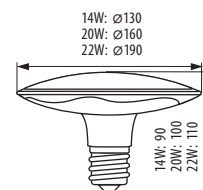

NIFO

NIFO LED 14W E27-WW-W

Kanlux

Model	Part No.	Power [W]	Beam Angle [°]	Beam Diameter [mm]
NIFO LED 14W E27-WW-W	26050	14	15-83	1150
NIFO LED 14W E27-WW	26051			
NIFO LED 20W E27-WW-W	26052	20	20-107	1650
NIFO LED 20W E27-WW	26053			
NIFO LED 22W E27-WW-W	26054	22	24-126	1850
NIFO LED 22W E27-WW	26055			