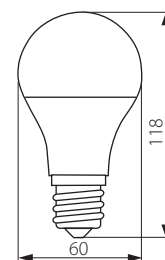

E27

LED SMD

Lampy LED
LED lamps
Светодиодные лампы

RAPID MAXX

RAPID MAXX LED E27

Kanlux

RAPID MAXX LED E27-WW	23282	3000
RAPID MAXX LED E27-NW	23283	4000