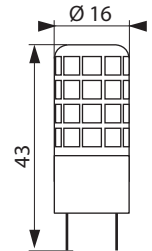

ZUBI LED

ZUBI LED 2,5W G4-WW

12V DC AC 50/60Hz	A++
2,5 kW/1000h	3
300	
20000	EAC
≥15000	CE

Kanlux

ZUBI LED 2,5W G4-WW

24523

2,5 - 25

3000