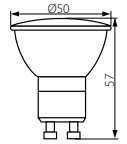

GU10

LED SMD

LED technology

PRODIM LED

PRODIM GU10-7,5W-WW

alike COB effect

60° spot light

120° special lens

A+

Kanlux

	Kanlux	[W]	Tc [K]	[lm]	[°]
PRODIM GU10-7,5W-WW	24660	7,5-44	2700	530	120
PRODIM GU10-7,5W-NW	24661	7,5-45	4000	550	120
PRODIM GU10-7,5W-CW	24662	7,5-45	6500	560	120
PRODIM GU10-7,5WS6-WW	24663	7,5-45	2700	560	60