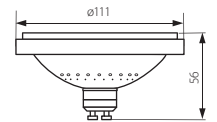

ES 111 LED

ES-111 LED SL

220-240V-50/60Hz	
11	≥15000
11-66	A+
900	11 kWh/1000h
GU10	
40°	EAC
25000	CE

Kanlux

ES-111 LED SL/WW/SR	22972	2700
ES-111 LED SL/CW/SR	22973	6500
ES-111 LED SL/WW/W	22970	2700
ES-111 LED SL/CW/W	22971	6500