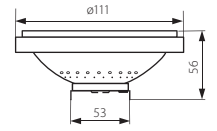

## AR 111 LED

AR-111 LED SL

12V DC	
11	≥15000
11-66	A+
900	11 kWh/1000h
G53	
40°	EAC
25000	CE

**Kanlux**

AR-111 LED SL/WW/SR	22962	2700
AR-111 LED SL/CW/SR	22963	6500
AR-111 LED SL/WW/W	22960	2700
AR-111 LED SL/CW/W	22961	6500