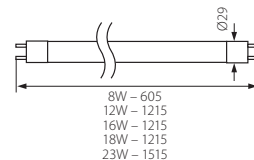

T8 LED MCOB

Lampa z diodami LED MCOB / MCOB LED tube

T8 LED MCOB

	Kanlux						
NEW T8 LED MCOB 8W-WW	18800	8	8 - 13	2700-3200	800	200	
NEW T8 LED MCOB 8W-NW	18801	8	8 - 13	4000-4500	900	200	
NEW T8 LED MCOB 12W-WW	18802	12	12 - 20	2700-3200	1200	380	
NEW T8 LED MCOB 12W-NW	18803	12	12 - 20	4000-4500	1350	380	
NEW T8 LED MCOB 16W-WW	18804	16	16 - 28	2700-3200	1600	380	
NEW T8 LED MCOB 16W-NW	18805	16	16 - 28	4000-4500	1850	380	
NEW T8 LED MCOB 18W-WW	18806	18	18 - 30	2700-3200	1800	380	
NEW T8 LED MCOB 18W-NW	18807	18	18 - 30	4000-4500	2000	380	
NEW T8 LED MCOB 23W-WW	18808	23	23 - 37	2700-3200	2200	470	
NEW T8 LED MCOB 23W-NW	18809	23	23 - 37	4000-4500	2500	470	

MCOB - Multi Chip on Board / nie współpracuje z układami zasilającymi / zasilanie dwustronne
MCOB - Multi Chip on Board / does not work with supplying system / two sided power supply