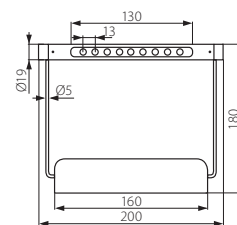

**FOXAL LED**

Oprawa dekoracyjna LED / Decorative LED fitting

FOXAL LED9

- ▶ obudowa: niklowana blacha stalowa
- ▶ casing: nickel plated steel sheet

<b>Kanlux</b>		
FOXAL LED9	08140	satynowy chrom / satin chrome