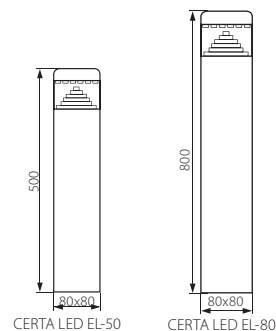

CERTA LED EL

Oprawa ogrodowa LED / LED garden luminaire

CERTA LED EL-14L-UP

CERTA LED EL-19I-UP

CERTA LED EL-14L-UP

CERTA LED EL-30

CERTA LED EL-50

CERTA LED EL-80

CERTA LED EL-19I-UP

CERTA LED EL-30

CERTA LED EL-50

CERTA LED EL-80

- ▶ obudowa: stal nierdzewna / klosz: tworzywo sztuczne
- ▶ casing: stainless steel / diffuser: plastic

	CERTA LED EL-14L-UP	18610	stal nierdzewna / stainless steel		1/-/16 530
	CERTA LED EL-19I-UP	18611	stal nierdzewna / stainless steel		1/-/24 440
NEW	CERTA LED EL-30	18613	stal nierdzewna / stainless steel		1/-/6 730
	CERTA LED EL-50	18612	stal nierdzewna / stainless steel		1/-/6 1140
NEW	CERTA LED EL-80	18614	stal nierdzewna / stainless steel		1/-/6 1600