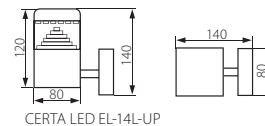

CERTA LED EL-14L-UP