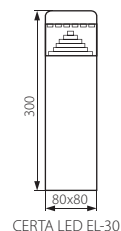

CERTA LED EL-19I-UP

CERTA LED EL-30

CERTA LED EL-50

CERTA LED EL-80

- ▶ obudowa: stal nierdzewna / klosz: tworzywo sztuczne
- ▶ casing: stainless steel / diffuser: plastic

	CERTA LED EL-14L-UP	18610	stal nierdzewna / stainless steel		1/-/16 530
	CERTA LED EL-19I-UP	18611	stal nierdzewna / stainless steel		1/-/24 440
NEW	CERTA LED EL-30	18613	stal nierdzewna / stainless steel		1/-/6 730
	CERTA LED EL-50	18612	stal nierdzewna / stainless steel		1/-/6 1140
NEW	CERTA LED EL-80	18614	stal nierdzewna / stainless steel		1/-/6 1600