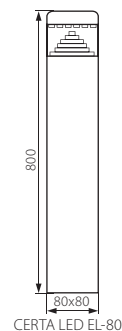

CERTA LED EL

Oprawa ogrodowa LED / LED garden luminaire

CERTA LED EL-14L-UP

CERTA LED EL-19I-UP

CERTA LED EL-14L-UP

CERTA LED EL-30

CERTA LED EL-50

CERTA LED EL-80

CERTA LED EL-19I-UP

CERTA LED EL-30

CERTA LED EL-50

CERTA LED EL-80

- ▶ obudowa: stal nierdzewna / klosz: tworzywo sztuczne
- ▶ casing: stainless steel / diffuser: plastic

	CERTA LED EL-14L-UP	18610	stal nierdzewna / stainless steel		1/-/16 530
	CERTA LED EL-19I-UP	18611	stal nierdzewna / stainless steel		1/-/24 440
NEW	CERTA LED EL-30	18613	stal nierdzewna / stainless steel		1/-/6 730
	CERTA LED EL-50	18612	stal nierdzewna / stainless steel		1/-/6 1140
NEW	CERTA LED EL-80	18614	stal nierdzewna / stainless steel		1/-/6 1600