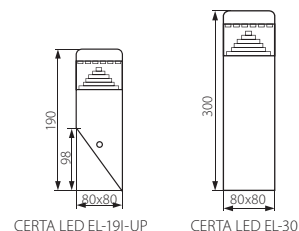

CERTA LED EL

Oprawa ogrodowa LED / LED garden luminaire

CERTA LED EL-14L-UP

CERTA LED EL-19I-UP

CERTA LED EL-14L-UP

CERTA LED EL-30

CERTA LED EL-50

CERTA LED EL-80

CERTA LED EL-19I-UP

CERTA LED EL-30

CERTA LED EL-50

CERTA LED EL-80

- ▶ obudowa: stal nierdzewna / klosz: tworzywo sztuczne
- ▶ casing: stainless steel / diffuser: plastic

	CERTA LED EL-14L-UP	18610	stal nierdzewna / stainless steel		1/-/16 530
	CERTA LED EL-19I-UP	18611	stal nierdzewna / stainless steel		1/-/24 440
NEW	CERTA LED EL-30	18613	stal nierdzewna / stainless steel		1/-/6 730
	CERTA LED EL-50	18612	stal nierdzewna / stainless steel		1/-/6 1140
NEW	CERTA LED EL-80	18614	stal nierdzewna / stainless steel		1/-/6 1600