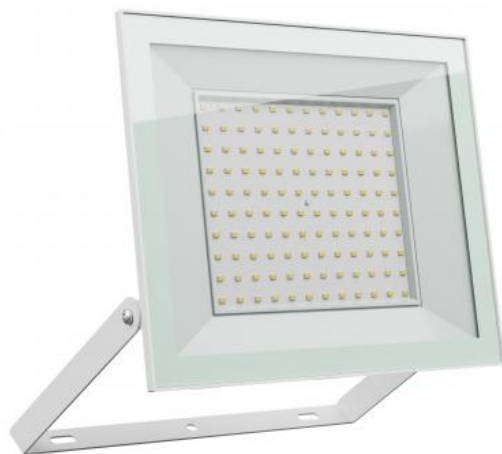

# NOCTIS LUX 4

SLI029069WW\_PW

Floodlight NOCTIS LUX 4, with a power of 100 W. It has a very high degree of protection IP65, providing protection against the ingress of dust and water jets. IK07 class provides impact resistance. It shines with a warm light (3000K). Designed for surface mounting.

IP65

IK07

Power	<b>100 W</b>	Voltage	<b>230 V</b>
Luminous flux*	<b>8700 lm (120°)</b>	Colour temperature	<b>3000 K</b>
Colour of light	<b>WW</b>	Beam angle	<b>100 °</b>
IK	<b>07</b>	Degree of protection (IP)	<b>IP65</b>

## Technical data

---

Code	SLI029069WW_PW
Power	100 W
Nominal current	425 mA
Voltage	230 V
Energy consumption	100 kWh/1000h
Frequency	50HZ Hz
Protection class	I
Power supply included	+
Power factor	0.9
Useful luminous flux*	8700 lm (120°)
Luminous flux**	8700 lm (360°)
Lamp efficacy	87 lm/W
Colour temperature	3000 K
Colour of light	WW
Beam angle	100 °
RA	>70
Uniformity of color SDCM max	5
Dimmable	No
Working temperature range	-20/+40 °
Lifespan	17000 h
Housing material	Aluminum, GLASS
IK	07
Degree of protection (IP)	IP65
Colour	White
Dimension (AxBxC)	251x207x26 mm
For use	Outside
Assembly method	On the ceiling
Application	EXT
Made in	PRC