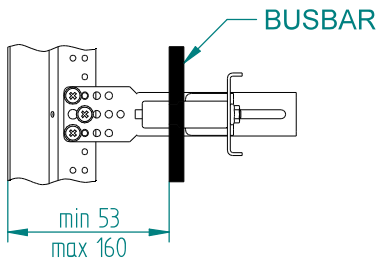

LG-B60-VxR P3

LG-B60-V1R P3 001341750			
No.	Type ETI	Name	Pcs.
1	LG-B60-BEL-1	Holder	1
2	LG-V6R-B	Support	2
3	LG-V6R-KK	Support	2
4	LG-V6R-LN	Support	2
5	AST 4.8x9,5	Tapping screw	6
6	BBS-60/3	Busbar support	1
7	AS-SH 6x20	Screw M6x20 DIN912	2
8	AN-FSH 6	Nut flange serrat DIN6923 Zn	4
9	AS-SH 6x10	Screw M6x10 DIN912	2
10	AW-RE 6	Washer M6 DIN9021 Zn	2

LG-B60-V2R P3 001341752			
No.	Type ETI	Name	Pcs.
1	LG-B60-BEL-2	Holder	1
2	LG-V6R-B	Support	2
3	LG-V6R-KK	Support	2
4	LG-V6R-LN	Support	2
5	AST 4.8x9,5	Tapping screw	6
6	BBS-60/3	Busbar support	1
7	AS-SH 6x20	Screw M6x20 DIN912	2
8	AN-FSH 6	Nut flange serrat DIN6923 Zn	4
9	AS-SH 6x10	Screw M6x10 DIN912	2
10	AW-RE 6	Washer M6 DIN9021 Zn	2

LG-B60-V2R P4

001341754

LG-B60-V2 P4 001341704			
No.	Type ETI	Name	Pcs.
1	LG-B60-BEL-2	Holder	1
2	LG-V6R-B	Support	2
3	LG-V6R-KK	Support	2
4	LG-V6R-LN	Support	2
5	AST 4.8x9,5	Tapping screw	6
6	BBS-60/4	Busbar support	1
7	AS-SH 6x20	Screw M6x20 DIN912	3
8	AN-FSH 6	Nut flange serrat DIN6923 Zn	5
9	AS-SH 6x10	Screw M6x10 DIN912	2
10	AW-RE 6	Washer M6 DIN9021 Zn	2