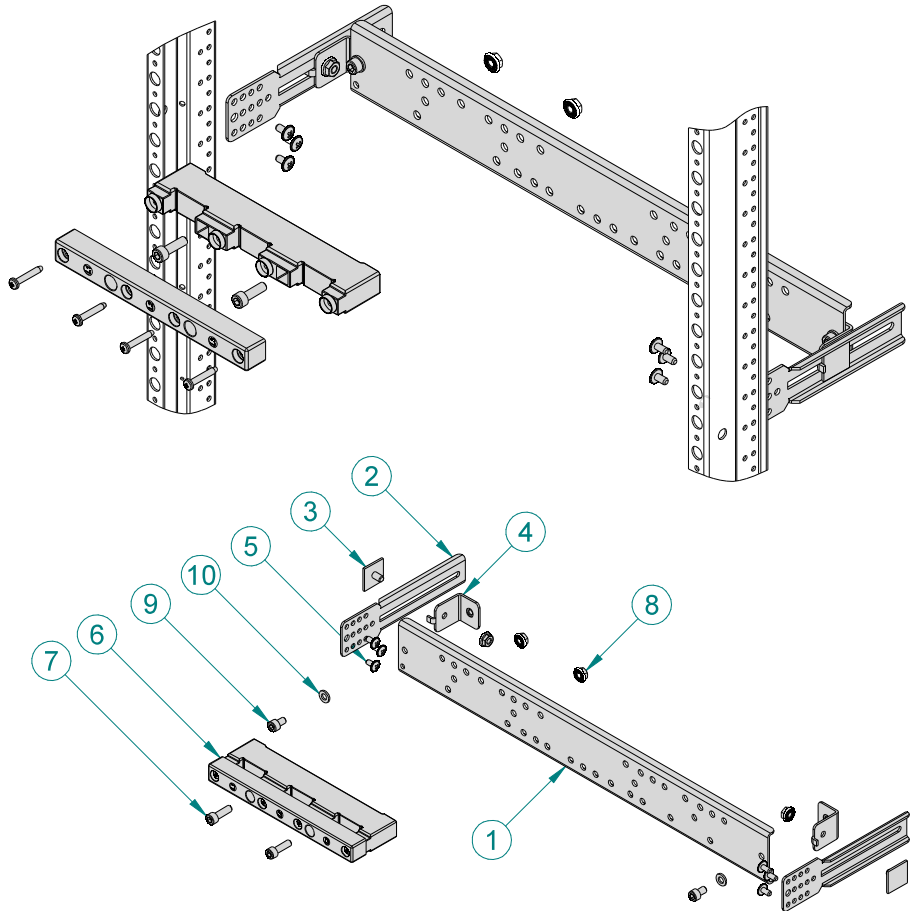

LG-B60-VxR P3

LG-B60-V1R P3 001341750			
No.	Type ETI	Name	Pcs.
1	LG-B60-BEL-1	Holder	1
2	LG-V6R-B	Support	2
3	LG-V6R-KK	Support	2
4	LG-V6R-LN	Support	2
5	AST 4.8x9,5	Tapping screw	6
6	BBS-60/3	Busbar support	1
7	AS-SH 6x20	Screw M6x20 DIN912	2
8	AN-FSH 6	Nut flange serrat DIN6923 Zn	4
9	AS-SH 6x10	Screw M6x10 DIN912	2
10	AW-RE 6	Washer M6 DIN9021 Zn	2

LG-B60-V2R P3 001341752			
No.	Type ETI	Name	Pcs.
1	LG-B60-BEL-2	Holder	1
2	LG-V6R-B	Support	2
3	LG-V6R-KK	Support	2
4	LG-V6R-LN	Support	2
5	AST 4.8x9,5	Tapping screw	6
6	BBS-60/3	Busbar support	1
7	AS-SH 6x20	Screw M6x20 DIN912	2
8	AN-FSH 6	Nut flange serrat DIN6923 Zn	4
9	AS-SH 6x10	Screw M6x10 DIN912	2
10	AW-RE 6	Washer M6 DIN9021 Zn	2

LG-B60-V2R P4

001341754

LG-B60-V2 P4 001341704			
No.	Type ETI	Name	Pcs.
1	LG-B60-BEL-2	Holder	1
2	LG-V6R-B	Support	2
3	LG-V6R-KK	Support	2
4	LG-V6R-LN	Support	2
5	AST 4.8x9,5	Tapping screw	6
6	BBS-60/4	Busbar support	1
7	AS-SH 6x20	Screw M6x20 DIN912	3
8	AN-FSH 6	Nut flange serrat DIN6923 Zn	5
9	AS-SH 6x10	Screw M6x10 DIN912	2
10	AW-RE 6	Washer M6 DIN9021 Zn	2