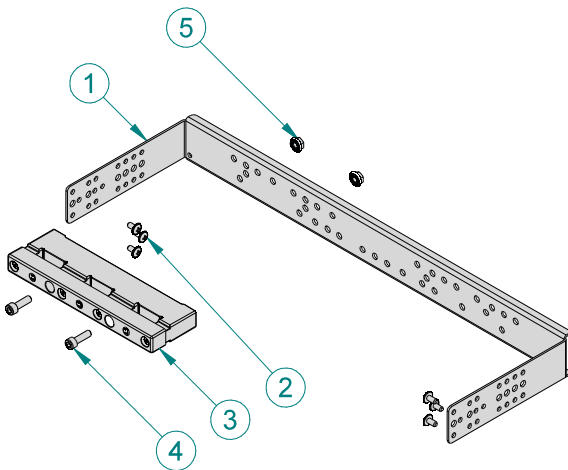

LG-B60-Vx P3

LG-B60-V1 P3 001341700			
No.	Type ETI	Name	Pcs.
1	LG-B60-V1-C	Holder	1
2	AST 4.8x9.5	Tapping screw	6
3	BBS-60/3	Busbar support	1
4	AS-SH 6x20	Screw M6x20 DIN912	2
5	AN-FSH 6	Nut flange serrat DIN6923 Zn	2

LG-B60-V2 P3 001341702			
No.	Type ETI	Name	Pcs.
1	LG-B60-V2-C	Holder	1
2	AST 4.8x9.5	Tapping screw	6
3	BBS-60/3	Busbar support	1
4	AS-SH 6x20	Screw M6x20 DIN912	2
5	AN-FSH 6	Nut flange serrat DIN6923 Zn	2

LG-B60-V2 P4 001341704

LG-B60-V2 P4 001341704			
No.	Type ETI	Name	Pcs.
1	LG-B60-V2-C	Holder	1
2	AST 4.8x9.5	Tapping screw	6
3	BBS-60/4	Busbar support	1
4	AS-SH 6x20	Screw M6x20 DIN912	3
5	AN-FSH 6	Nut flange serrat DIN6923 Zn	3