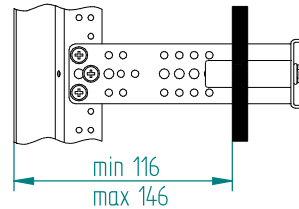

LG-B60-Vx P3

LG-B60-V1 P3 001341700			
No.	Type ETI	Name	Pcs.
1	LG-B60-V1-C	Holder	1
2	AST 4.8x9.5	Tapping screw	6
3	BBS-60/3	Busbar support	1
4	AS-SH 6x20	Screw M6x20 DIN912	2
5	AN-FSH 6	Nut flange serrat DIN6923 Zn	2

LG-B60-V2 P3 001341702			
No.	Type ETI	Name	Pcs.
1	LG-B60-V2-C	Holder	1
2	AST 4.8x9.5	Tapping screw	6
3	BBS-60/3	Busbar support	1
4	AS-SH 6x20	Screw M6x20 DIN912	2
5	AN-FSH 6	Nut flange serrat DIN6923 Zn	2

LG-B60-V2 P4 001341704

LG-B60-V2 P4 001341704			
No.	Type ETI	Name	Pcs.
1	LG-B60-V2-C	Holder	1
2	AST 4.8x9.5	Tapping screw	6
3	BBS-60/4	Busbar support	1
4	AS-SH 6x20	Screw M6x20 DIN912	3
5	AN-FSH 6	Nut flange serrat DIN6923 Zn	3