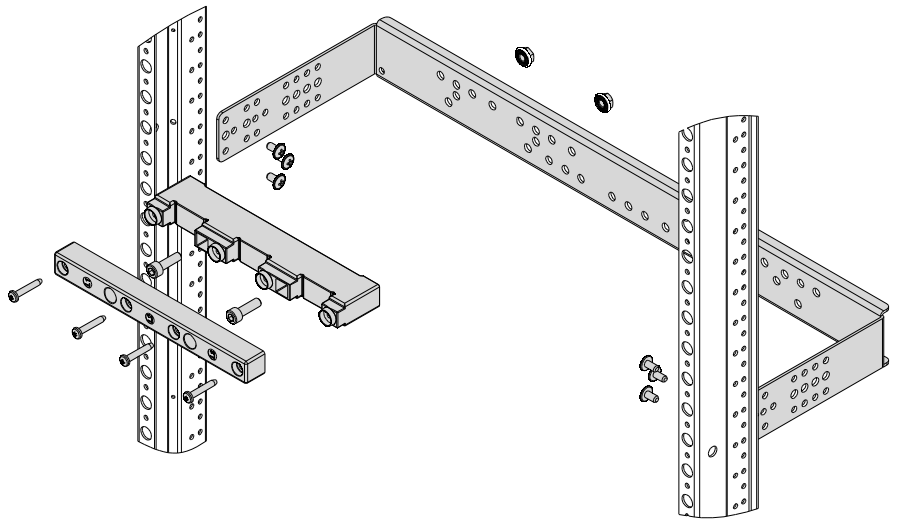

LG-B60-Vx P3

LG-B60-V1 P3 001341700			
No.	Type ETI	Name	Pcs.
1	LG-B60-V1-C	Holder	1
2	AST 4.8x9.5	Tapping screw	6
3	BBS-60/3	Busbar support	1
4	AS-SH 6x20	Screw M6x20 DIN912	2
5	AN-FSH 6	Nut flange serrat DIN6923 Zn	2

LG-B60-V2 P3 001341702			
No.	Type ETI	Name	Pcs.
1	LG-B60-V2-C	Holder	1
2	AST 4.8x9.5	Tapping screw	6
3	BBS-60/3	Busbar support	1
4	AS-SH 6x20	Screw M6x20 DIN912	2
5	AN-FSH 6	Nut flange serrat DIN6923 Zn	2

LG-B60-V2 P4 001341704

LG-B60-V2 P4 001341704			
No.	Type ETI	Name	Pcs.
1	LG-B60-V2-C	Holder	1
2	AST 4.8x9.5	Tapping screw	6
3	BBS-60/4	Busbar support	1
4	AS-SH 6x20	Screw M6x20 DIN912	3
5	AN-FSH 6	Nut flange serrat DIN6923 Zn	3