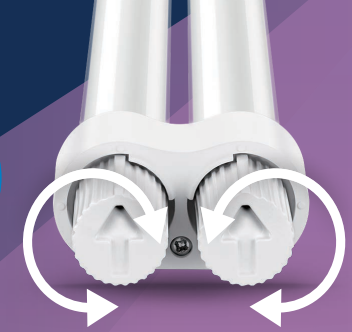

PHILIPS

CorePro LED

Outdoor lighting

CorePro LED Urban PLL

One lamp, multiple beam angles

Philips CorePro LED Urban PLL is a cost-effective lamp for public outdoor luminaires such as the Philips CityZen HPS100, the Philips Residium FGS224, and the Philips Kegel 2000.

With its unique design and rotatable end knob, CorePro LED Urban PLL offers multiple beam angles in one package, making it suitable for both vertical and horizontal applications.

Now you can refresh your current pole-top luminaires with a cost-effective and efficient solution that guarantees the proper light distribution for all of your urban lighting needs.

New unique design for the Philips LED PLL portfolio, now with adjustable beam angles

NEW

Features

- One-to-one replacement of PLL lamps in existing luminaires
- Multiple available beam angles
- Color temperatures of 3000 K and 4000 K
- Efficacy up to 110 lm/W (E label)
- 30,000 hours useful life (L70B50) with a 3-year warranty
- Ambient temperature range of -30 – 45° C
- 2 kV surge protection
- Plastic housing

Benefits

- Beam angle is adjustable by simply turning the knobs to rotate the tubes into the correct position before installation
- Outputs light at typical beam angles of 160°, 270°, and 360°
- Suitable for both vertical and horizontal applications
- Only need one lamp in stock to produce all beam angles
- Cost-effective solution with a very good payback period compared to conventional PLL lamps (approximately 7 months)