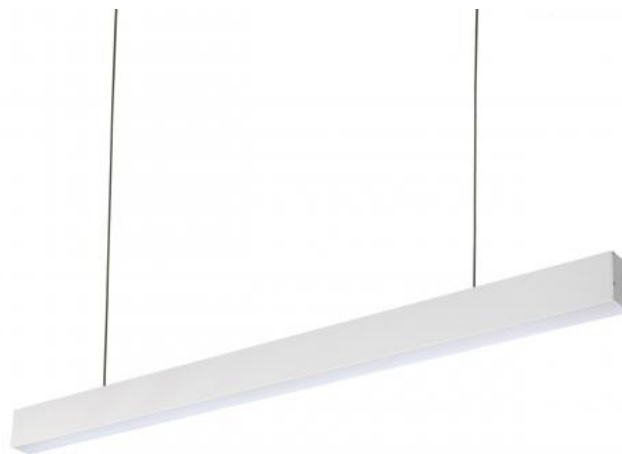

# ALLDAY INSPIRE ONE

WQJP11532

See  
more

LED luminaire ALLDAY INSPIRE ONE, with a power of 46 W, high light efficacy 145 lm/W. It is part of the ALLDAY INSPIRE series, which is characterised by modern design, high-quality materials and a wide range of components and accessories that allow for the personalisation of the luminaires. It is made of high-quality components, supported by a 5-year warranty. Lights up with neutral light - the most universal colour (4000K), which is suitable for the rooms we use on a daily basis, ensuring comfort during everyday activities. Narrow beam angle 90° gives directional light so that selected objects or surfaces can be better exposed. Suitable for both surface and suspended mounting.

Power	<b>46 W</b>	Voltage	<b>230 V</b>
Colour temperature	<b>4000 K</b>	Colour of light	<b>Neutral white</b>
Beam angle	<b>90 °</b>	Degree of protection (IP)	<b>IP40</b>

## Technical data

---

Code	WQJP11532
Power	46 W
Nominal current	263 mA
Voltage	230 V
Energy consumption	46 kWh/1000h
Frequency	50HZ Hz
Protection class	I
Power supply included	Yes
Manufacturer of power supply	TRIDONIC
Power factor	0.93
Useful luminous flux*	6670 lm (360°)
Luminous flux**	5775 lm (360°)
Lamp efficacy	145 lm/W
Colour temperature	4000 K
Colour of light	Neutral white
Beam angle	90 °
RA	80
Light source included	+
Producer of LED diodes	SAMSUNG
Uniformity of color SDCM max	3
Dimmable	OPC
Working temperature range	-20/+40 °
Lifespan	50000 h
Housing material	Aluminum
Degree of protection (IP)	IP40
Colour	White
Dimension (AxBxC)	1680X44X74 mm
For use	Inside
Assembly method	On the ceiling, Suspended
Application	Inside
Made in	PL
Other	L90B10 - 74000h ,
Catalogue number	ALD9PRO46840PRW ,