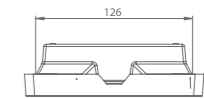

VELLA

› Stopień ochrony IP65 lub IP44*

› Elementy konstrukcyjne oprawy wykonane z wysokiej jakości materiałów: korpus z PC/ABS, klosz z PC, płyta kierunkowa z PMMA

› Napięcie zasilania: 230V AC 50Hz (dla MT, AT i CT) lub 230V AC 50Hz / 220V DC (dla CB)

› Źródło światła: diody LED

› Funkcje: NM – awaryjna lub M – sieciowo-awaryjna

› Akumulatory LiFePO4 i NiCd (tylko wersja ECO) z czasami autonomii 1h, 2h lub 3h *, ładowanie 24h

› Opcje testowania: test ręczny MT, auto test AT lub test centralny CT (system WELLS)

› Montaż: ścienny/sufitowy natynkowy lub podtynkowy, sufitowy – z opcją zwieszania

› Do oświetlenia dróg ewakuacyjnych, wskazywania kierunków ewakuacji oraz oznaczania wyjść ewakuacyjnych w budynkach użyteczności publicznej

› Widoczność: 25m

› Temperatura barwowa 5000K

› Współczynnik oddawania barw: Ra>=70

› Zakres temperatury pracy: t_s 10°C ÷ 40°C dla wersji CB i LT -20°C ÷ 40°

* - zależnie od wersji

› IP65 or IP44 protection rating*

› Luminaire's housing elements made of high quality materials: PC/ABS body, PC diffuser, PMMA light guide plate

› Supply voltage: 230V AC 50Hz (for MT, AT and CT) or 230V AC 50Hz / 220V DC (for CB)

› Light source: LED diodes

› Functions: NM – non-maintained version or M – maintained version

› LiFePO4 and NiCd (only version ECO) batteries with autonomy times 1h, 2h or 3h *, charging 24h

› Test options: manual test MT, auto test AT or central test CT (WELLS system)

› Installation: wall/ceiling surface or recessed, ceiling – optionally suspended

› For illuminating evacuation paths, indicating its directions and marking evacuation exits in public utility buildings

› Visibility: 25m

› Colour temperature 5000K

› CRI index: Ra>=70

› Temperature working range: t_s 10°C ÷ 40°C for CB and LT version -20°C ÷ 40°C

* - depending on version