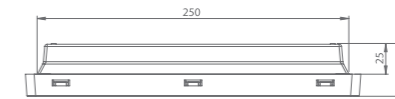

VELLA

› Stopień ochrony IP65 lub IP44*

› Elementy konstrukcyjne oprawy wykonane z wysokiej jakości materiałów: korpus z PC/ABS, klosz z PC, płyta kierunkowa z PMMA

› Napięcie zasilania: 230V AC 50Hz (dla MT, AT i CT) lub 230V AC 50Hz / 220V DC (dla CB)

› Źródło światła: diody LED

› Funkcje: NM – awaryjna lub M – sieciowo-awaryjna

› Akumulatory LiFePO4 i NiCd (tylko wersja ECO) z czasami autonomii 1h, 2h lub 3h *, ładowanie 24h

› Opcje testowania: test ręczny MT, auto test AT lub test centralny CT (system WELLS)

› Montaż: ścienny/sufitowy natynkowy lub podtynkowy, sufitowy – z opcją zwieszania

› Do oświetlenia dróg ewakuacyjnych, wskazywania kierunków ewakuacji oraz oznaczania wyjść ewakuacyjnych w budynkach użyteczności publicznej

› Widoczność: 25m

› Temperatura barwowa 5000K

› Współczynnik oddawania barw: Ra>=70

› Zakres temperatury pracy: t_s 10°C ÷ 40°C dla wersji CB i LT -20°C ÷ 40°

* - zależnie od wersji

› IP65 or IP44 protection rating*

› Luminaire's housing elements made of high quality materials: PC/ABS body, PC diffuser, PMMA light guide plate

› Supply voltage: 230V AC 50Hz (for MT, AT and CT) or 230V AC 50Hz / 220V DC (for CB)

› Light source: LED diodes

› Functions: NM – non-maintained version or M – maintained version

› LiFePO4 and NiCd (only version ECO) batteries with autonomy times 1h, 2h or 3h *, charging 24h

› Test options: manual test MT, auto test AT or central test CT (WELLS system)

› Installation: wall/ceiling surface or recessed, ceiling – optionally suspended

› For illuminating evacuation paths, indicating its directions and marking evacuation exits in public utility buildings

› Visibility: 25m

› Colour temperature 5000K

› CRI index: Ra>=70

› Temperature working range: t_s 10°C ÷ 40°C for CB and LT version -20°C ÷ 40°C

* - depending on version