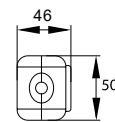

cable with polyvinyl chloride insulation (H05VV-F) 3x1.0 mm²