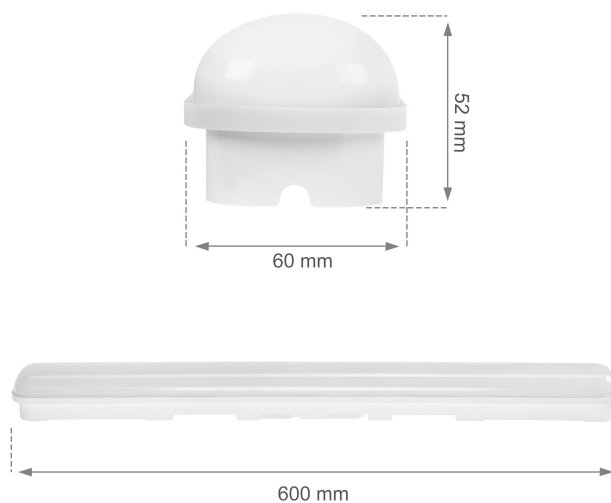

# LIMEA GO

SLI028034CW\_PW

Hermetic luminaire LIMEA GO, with a power of 25 W, high light efficacy 130 lm/W. It has a very high degree of protection IP65, providing protection against the ingress of dust and water jets. IK07 class provides impact resistance. It shines with a cold light (6000K). Suitable for both surface and suspended mounting. The product is certified by the National Institute of Hygiene, so it can be used in rooms with high hygienic requirements.

IP65

IK07

Power	<b>25 W</b>	Voltage	<b>230 V</b>
Luminous flux*	<b>3250 lm (360°)</b>	Colour temperature	<b>6000 K</b>
Colour of light	<b>CW</b>	Beam angle	<b>120 °</b>
IK	<b>07</b>	Degree of protection (IP)	<b>IP65</b>

## Technical data

Code	SLI028034CW_PW
Power	25 W
Nominal current	120 mA
Voltage	230 V
Energy consumption	25 kWh/1000h
Frequency	50HZ Hz
Protection class	II
Power factor	0.9
Useful luminous flux*	3250 lm (360°)
Luminous flux**	3000 lm (360°)
Lamp efficacy	130 lm/W
Colour temperature	6000 K
Colour of light	CW
Beam angle	120 °
RA	80
Light source included	+
Uniformity of color SDCM max	5
Dimmable	No
Working temperature range	-20/+40 °
Lifespan	17000 h
Housing material	plastic
IK	07
Degree of protection (IP)	IP65
Dimension (AxBxC)	600x60x52 mm
For use	Outside
Assembly method	On the ceiling, zwieszany
Made in	PRC