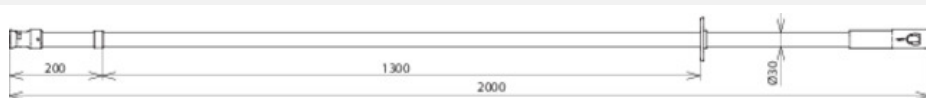

IS 123 SQ STK 2000 (766 322)

- For use as switching, operating and earthing stick
- Handle closed with plastic plug-in coupling for extending the handle

Ilustracje nie są wiążące

Ilustracje nie są wiążące

Typ	IS 123 SQ STK 2000
Nr kat.	766 322
Nominal voltage (U_N)	1 ... 123 kV
Total length (l_G)	2000 mm
Insulating clearance (l_i)	1300 mm
Handle length (l_H)	500 mm
Insertion depth (l_o)	200 mm
Standard (insulating stick)	DIN VDE V 0681-1
For	Indoor and outdoor installations
Material	Glass-fibre reinforced polyester tube
Diameter	30 mm
For use at	*
Supporting head for	T pin shaft
Anti-rotation plug-in coupling including end fitting	Yes
Type of device	Insulating stick
Waga	800 g
Numer taryfy celnej (Nomenklatura scalona EU)	82055980
GTIN (EAN)	4013364134256
Jed. Op.	1 szt.