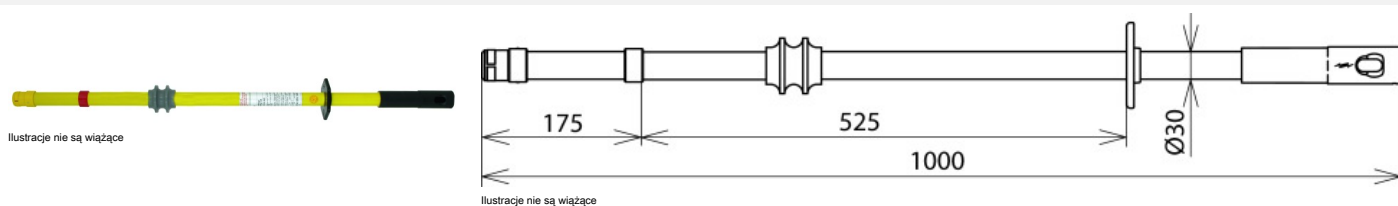

ISN 36 SK STK 1000 (766 111)

- For use as switching, operating and earthing stick
- Handle closed with plastic plug-in coupling for extending the handle

Typ	ISN 36 SK STK 1000
Nr kat.	766 111
Nominal voltage (U _N)	1 ... 36 kV
Total length (l _c)	1000 mm
Insulating clearance (l _i)	525 mm
Handle length (l _h)	300 mm
Insertion depth (l _o)	175 mm
Standard (insulating stick)	DIN VDE V 0681-1
For	Indoor and outdoor installations
Material	Glass-fibre reinforced polyester tube
Diameter	30 mm
For use at	▲
Supporting head for	Hexagon shaft
Anti-rotation plug-in coupling including end fitting	Yes
Type of device	Insulating stick
Waga	560 g
Numer taryfy celnej (Nomenklatura scalona EU)	82055980
GTIN (EAN)	4013364137295
Jed. Op.	1 szt.