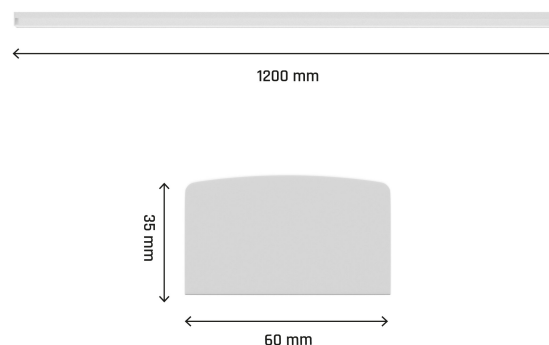

# LIMEA SUBTILO

SLI047222CCT\_PW

LED luminaire LIMEA SUBTILO with the possibility of changing the light color (CCT), with a power of 30 W, high light efficacy 120 lm/W. Thanks to the ability to change the color temperature (CCT) in the range from 3000K to 6000K, we can adjust the light color depending on our needs and preferences. Suitable for both surface and suspended mounting. The product is certified by the National Institute of Hygiene, so it can be used in rooms with high hygienic requirements.

Power	<b>30 W</b>	Voltage	<b>230 V</b>
Luminous flux*	<b>3600 lm (360°)</b>	Colour temperature	<b>2700/4000/6000 K</b>
Colour of light	<b>CCT</b>	Beam angle	<b>120 °</b>
Degree of protection (IP)	<b>IP20</b>		

## Technical data

Code	SLI047222CCT_PW
Power	30 W
Nominal current	135 mA
Voltage	230 V
Energy consumption	30 kWh/1000h
Frequency	50HZ Hz
Protection class	II
Power factor	0.9
Useful luminous flux*	3600 lm (360°)
Luminous flux**	3000 lm (360°)
Lamp efficacy	120 lm/W
Colour temperature	2700/4000/6000 K
Colour of light	CCT
Beam angle	120 °
RA	80
Light source included	+
Dimmable	No
Working temperature range	-20/+40 °
Lifespan	17000 h
Housing material	PLASTIC
Degree of protection (IP)	IP20
Colour	White
Dimension (AxBxC)	1200x60x35 mm
For use	Inside
Assembly method	natynkowy, zwieszany
Application	INTERNAL
Made in	PRC
Other	Funkcja zmiany barwy światła 2700K/4000K/6000K