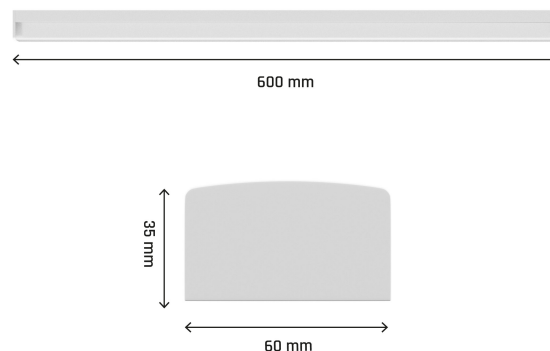

LIMEA SUBTILO

SLI047220CCT_PW

LED luminaire LIMEA SUBTILO with the possibility of changing the light color (CCT), with a power of 15 W, high light efficacy 120 lm/W. Thanks to the ability to change the color temperature (CCT) in the range from 3000K to 6000K, we can adjust the light color depending on our needs and preferences. Suitable for both surface and suspended mounting. The product is certified by the National Institute of Hygiene, so it can be used in rooms with high hygienic requirements.

Power	15 W	Voltage	230 V
Luminous flux*	1800 lm (360°)	Colour temperature	2700/4000/6000 K
Colour of light	CCT	Beam angle	120 °
Degree of protection (IP)	IP20		

Technical data

Code	SLI047220CCT_PW
Power	15 W
Nominal current	115 mA
Voltage	230 V
Energy consumption	15 kWh/1000h
Frequency	50HZ Hz
Protection class	II
Power factor	0.55
Useful luminous flux*	1800 lm (360°)
Luminous flux**	1500 lm (360°)
Lamp efficacy	120 lm/W
Colour temperature	2700/4000/6000 K
Colour of light	CCT
Beam angle	120 °
RA	80
Light source included	+
Dimmable	No
Working temperature range	-20/+40 °
Lifespan	17000 h
Housing material	PLASTIC
Degree of protection (IP)	IP20
Colour	White
Dimension (AxBxC)	600x60x35 mm
For use	Inside
Assembly method	natynkowy, zwieszany
Application	INTERNAL
Made in	PRC
Other	Funkcja zmiany barwy światła 2700K/4000K/6000K