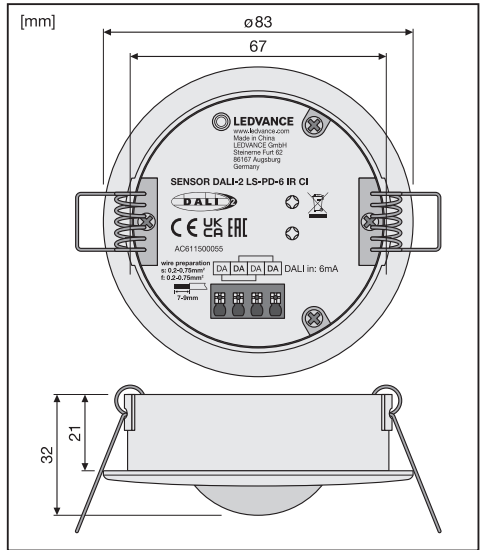

SENSOR DALI-2 LS-PD-6 IR CI

LEDVANCE

	EAN	l x w x h [mm]	IP	° (°C)	DALI input current
SENSOR DALI-2 LS-PD-6 IR CI	4058075837621	83 x 83 x 32	20	0...+40	6mA

	EAN	Light sensing range (measured at sensor level)	Control interface	Max. mounting height	
SENSOR DALI-2 LS-PD-6 IR CI	4058075837621	0-500lux	DALI-2	3.7 m	0.2-1.3mm ² (AWG 26-16)

SENSOR DALI-2 LS-PD-6 IR CI

Mounting / Montage³⁾

SENSOR DALI-2 LS-PD-6 IR CI

Mounting hints / Montagehinweise⁴⁾

H	2.5m	3.0m	3.7m
ØA	3m	3m	2m
ØB	6m	7m	8m

Wiring scheme / Anschluss-Schema⁵⁾

Movement / Bewegung⁶⁾