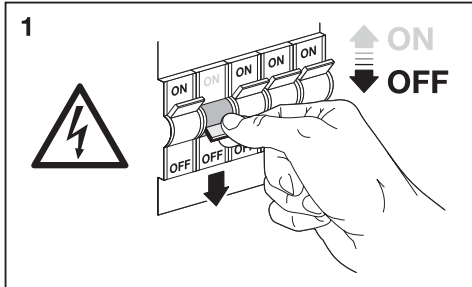

Mounting / Montage³⁾