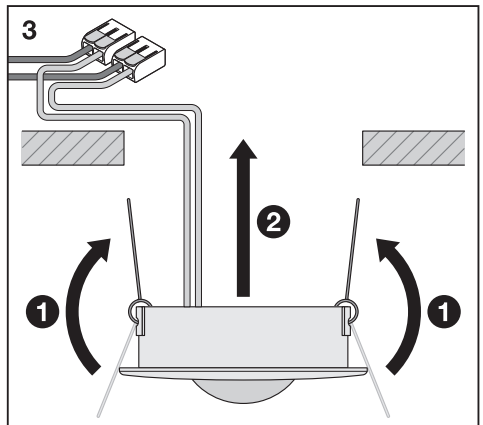

SENSOR DALI-2 LS-PD-6 IR CI

LEDVANCE

	EAN	l x w x h [mm]	IP	° (°C)	DALI input current
SENSOR DALI-2 LS-PD-6 IR CI	4058075837621	83 x 83 x 32	20	0...+40	6mA

	EAN	Light sensing range (measured at sensor level)	Control interface	Max. mounting height	
SENSOR DALI-2 LS-PD-6 IR CI	4058075837621	0-500lux	DALI-2	3.7 m	0.2-1.3mm ² (AWG 26-16)

SENSOR DALI-2 LS-PD-6 IR CI

Mounting / Montage³⁾

SENSOR DALI-2 LS-PD-6 IR CI

Mounting hints / Montagehinweise⁴⁾

H	2.5m	3.0m	3.7m
ØA	3m	3m	2m
ØB	6m	7m	8m

Wiring scheme / Anschluss-Schema⁵⁾

Movement / Bewegung⁶⁾