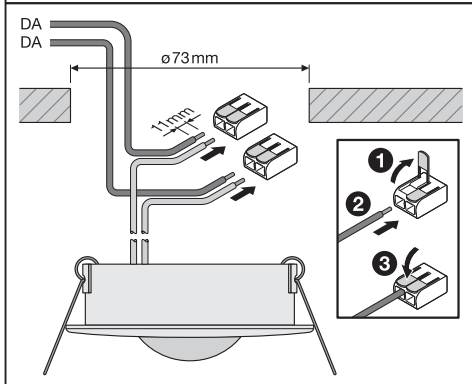

SENSOR DALI-2 LS-PD-6 IR CI

LEDVANCE

	EAN	l x w x h [mm]	IP	° (°C)	DALI input current
SENSOR DALI-2 LS-PD-6 IR CI	4058075837621	83 x 83 x 32	20	0...+40	6mA

	EAN	Light sensing range (measured at sensor level)	Control interface	Max. mounting height	
SENSOR DALI-2 LS-PD-6 IR CI	4058075837621	0-500lux	DALI-2	3.7 m	0.2-1.3mm ² (AWG 26-16)

SENSOR DALI-2 LS-PD-6 IR CI

Mounting / Montage³⁾

SENSOR DALI-2 LS-PD-6 IR CI

Mounting hints / Montagehinweise⁴⁾

H	2.5m	3.0m	3.7m
ØA	3m	3m	2m
ØB	6m	7m	8m

Wiring scheme / Anschluss-Schema⁵⁾

Movement / Bewegung⁶⁾