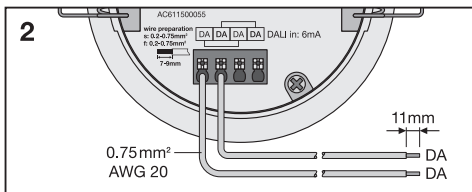

SENSOR DALI-2 LS-PD-6 IR CI

LEDVANCE

	EAN	l x w x h [mm]	IP	° (°C)	DALI input current
SENSOR DALI-2 LS-PD-6 IR CI	4058075837621	83 x 83 x 32	20	0...+40	6mA

	EAN	Light sensing range (measured at sensor level)	Control interface	Max. mounting height	
SENSOR DALI-2 LS-PD-6 IR CI	4058075837621	0-500lux	DALI-2	3.7 m	0.2-1.3mm ² (AWG 26-16)

SENSOR DALI-2 LS-PD-6 IR CI

Mounting / Montage³⁾

SENSOR DALI-2 LS-PD-6 IR CI

Mounting hints / Montagehinweise⁴⁾

H	2.5m	3.0m	3.7m
ØA	3m	3m	2m
ØB	6m	7m	8m

Wiring scheme / Anschluss-Schema⁵⁾

Movement / Bewegung⁶⁾