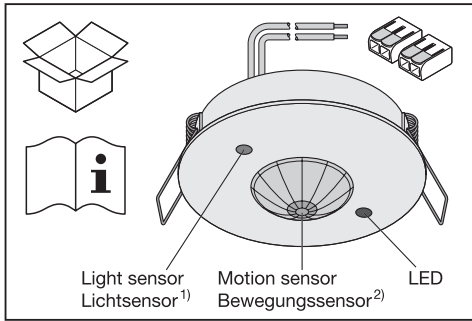

SENSOR DALI-2 LS-PD-6 IR CI

LEDVANCE

	EAN	l x w x h [mm]	IP	° (°C)	DALI input current
SENSOR DALI-2 LS-PD-6 IR CI	4058075837621	83 x 83 x 32	20	0...+40	6mA

	EAN	Light sensing range (measured at sensor level)	Control interface	Max. mounting height	
SENSOR DALI-2 LS-PD-6 IR CI	4058075837621	0-500lux	DALI-2	3.7 m	0.2-1.3mm ² (AWG 26-16)

SENSOR DALI-2 LS-PD-6 IR CI

Mounting / Montage³⁾

SENSOR DALI-2 LS-PD-6 IR CI

Mounting hints / Montagehinweise⁴⁾

H	2.5m	3.0m	3.7m
ØA	3m	3m	2m
ØB	6m	7m	8m

Wiring scheme / Anschluss-Schema⁵⁾

Movement / Bewegung⁶⁾