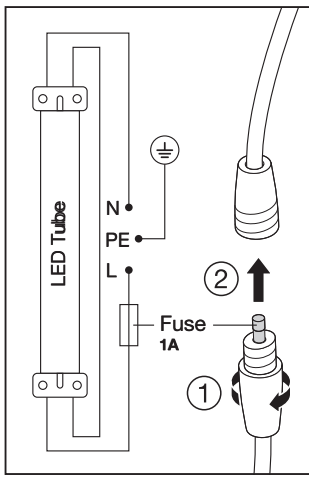

MAGNETIC BATTEN T5

	EAN	V	Hz	l x w x h [mm]	IP	IK	°C	⚙️
LN MAG BATTEN T5 568	4099854009723	220...240 V	50/60 Hz	568x25x45	20	02	-20...+45	0.38 kg
LN MAG BATTEN T5 868	4058075821798	220...240 V	50/60 Hz	868x25x45	20	02	-20...+45	0.52 kg
LN MAG BATTEN T5 1168	4099854009747	220...240 V	50/60 Hz	1168x25x45	20	02	-20...+45	0.55 kg
LN MAG BATTEN T5 1468	4099854009761	220...240 V	50/60 Hz	1468x25x45	20	02	-20...+45	0.63 kg

LN MAG BATTEN T5 568	LED TUBE T5 AC HE14 549 8W (830/840/865)
	LED TUBE T5 AC HO24 549 10W (830/840/865)
LN MAG BATTEN T5 868	LED TUBE T5 AC HE21 849 10W (830/840/865)
	LED TUBE T5 AC HO39 849 16W (830/840/865)
LN MAG BATTEN T5 1168	LED TUBE T5 AC HE28 1149 16W (830/840/865)
	LED TUBE T5 AC HO54 1149 26W (830/840/865)
LN MAG BATTEN T5 1468	LED TUBE T5 AC HE35 1449 18W (830/840/865)
	LED TUBE T5 AC HO49 1449 26W (830/840/865)
	LED TUBE T5 AC HO80 1449 36W (830/840/865)