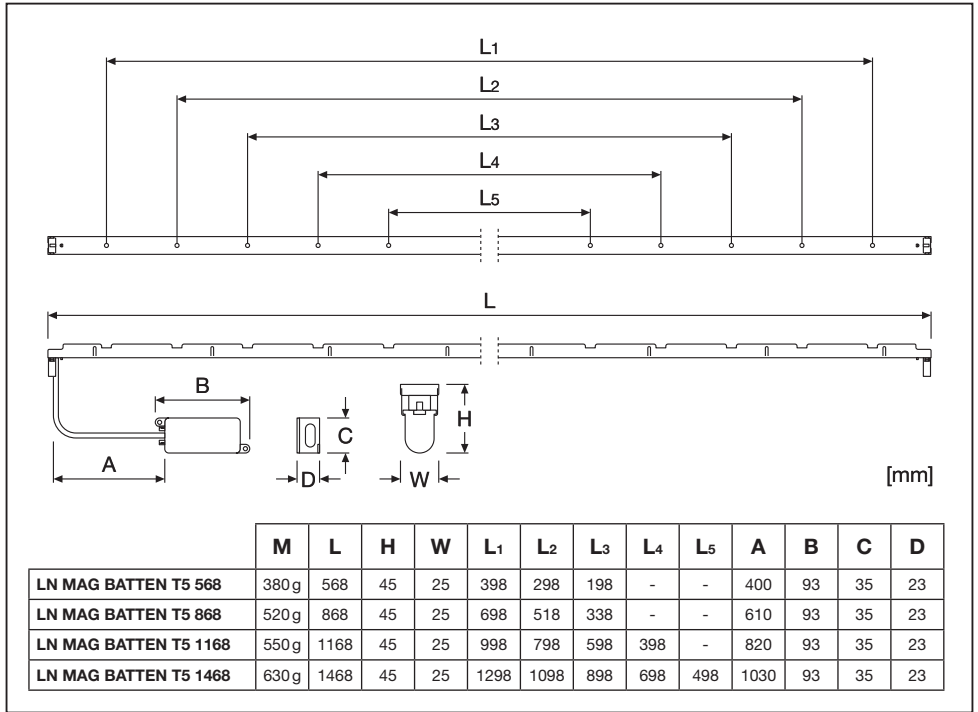

MAGNETIC BATTEN T5

	EAN	V	Hz	l x w x h [mm]	IP	IK	°C	⚙️
LN MAG BATTEN T5 568	4099854009723	220...240 V	50/60 Hz	568x25x45	20	02	-20...+45	0.38 kg
LN MAG BATTEN T5 868	4058075821798	220...240 V	50/60 Hz	868x25x45	20	02	-20...+45	0.52 kg
LN MAG BATTEN T5 1168	4099854009747	220...240 V	50/60 Hz	1168x25x45	20	02	-20...+45	0.55 kg
LN MAG BATTEN T5 1468	4099854009761	220...240 V	50/60 Hz	1468x25x45	20	02	-20...+45	0.63 kg

LN MAG BATTEN T5 568	LED TUBE T5 AC HE14 549 8W (830/840/865)
	LED TUBE T5 AC HO24 549 10W (830/840/865)
LN MAG BATTEN T5 868	LED TUBE T5 AC HE21 849 10W (830/840/865)
	LED TUBE T5 AC HO39 849 16W (830/840/865)
LN MAG BATTEN T5 1168	LED TUBE T5 AC HE28 1149 16W (830/840/865)
	LED TUBE T5 AC HO54 1149 26W (830/840/865)
LN MAG BATTEN T5 1468	LED TUBE T5 AC HE35 1449 18W (830/840/865)
	LED TUBE T5 AC HO49 1449 26W (830/840/865)
	LED TUBE T5 AC HO80 1449 36W (830/840/865)