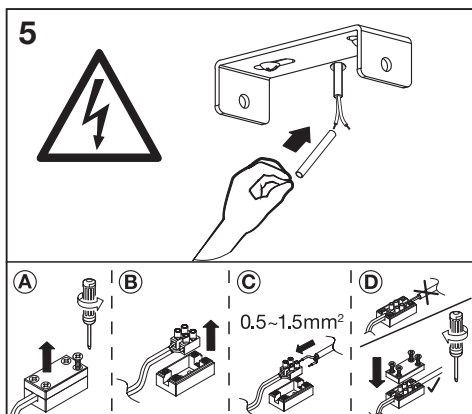

mm

	W	L	H
LED SPOT VENUS 1 SPOT	140	125	120
LED SPOT VENUS 2 SPOT	100	300	105
LED SPOT VENUS 3 SPOT	100	500	105
LED SPOT VENUS 4 SPOT	100	695	105

1

2

3

DÉCOR SPOT VENUS

	EAN	n	LED	QR code	ENERGY * X =
DECOR SPOT VENUS 125MM 5.5W 830 WT	4058075828124	1	AC57257		F
DECOR SPOT VENUS 125MM 5.5W 830 BK	4058075833630	1	AC57257		
DECOR SPOT VENUS 300MM 10.5W 830 WT	4058075828148	2	AC57257		F
DECOR SPOT VENUS 300MM 10.5W 830 BK	4058075833654	2	AC57257		
DECOR SPOT VENUS 500MM 16W 830 WT	4058075828162	3	AC57257		F
DECOR SPOT VENUS 500MM 16W 830 BK	4058075833678	3	AC57257		
DECOR SPOT VENUS 695MM 21W 830 WT	4058075828186	4	AC57257		F
DECOR SPOT VENUS 695MM 21W 830 BK	4058075833692	4	AC57257		