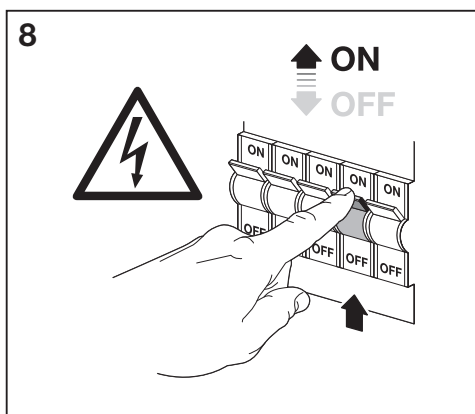

mm

	W	L	H
LED SPOT VENUS 1 SPOT	140	125	120
LED SPOT VENUS 2 SPOT	100	300	105
LED SPOT VENUS 3 SPOT	100	500	105
LED SPOT VENUS 4 SPOT	100	695	105

1

2

3

DÉCOR SPOT VENUS

	EAN	n	LED	QR code	ENERGY * X =
DECOR SPOT VENUS 125MM 5.5W 830 WT	4058075828124	1	AC57257		F
DECOR SPOT VENUS 125MM 5.5W 830 BK	4058075833630	1	AC57257		
DECOR SPOT VENUS 300MM 10.5W 830 WT	4058075828148	2	AC57257		F
DECOR SPOT VENUS 300MM 10.5W 830 BK	4058075833654	2	AC57257		
DECOR SPOT VENUS 500MM 16W 830 WT	4058075828162	3	AC57257		F
DECOR SPOT VENUS 500MM 16W 830 BK	4058075833678	3	AC57257		
DECOR SPOT VENUS 695MM 21W 830 WT	4058075828186	4	AC57257		F
DECOR SPOT VENUS 695MM 21W 830 BK	4058075833692	4	AC57257		