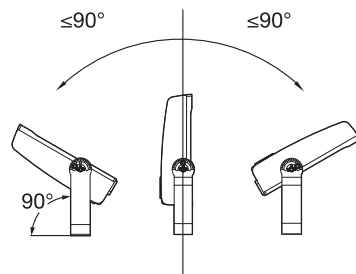

LED VALUE MULTIPOWER FLOODLIGHT

5a

5b

5c

	N/M
FL MP VAL 210/250/300W 8YY XXD	26.0
FL MP VAL 330/420/500W 8YY XXD	26.0

5d-1

5d-2

6