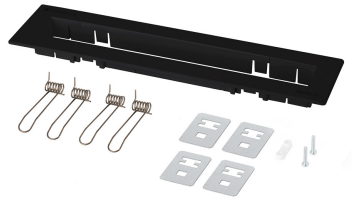

RECESSED MOUNTING SET ONTEC G B TM-AKC.OG00B

BRACKET | ONTEC G

- » designed for recess mounting in a ceiling or wall
- » the kit includes a fascia panel and all elements required for installation

Producer **TM Technologie**
 Category **accessories**
 Colour/Colour - RAL **black , RAL9005**
 Compatible with **ONTEC G**

Net dimensions **L x W x H** [± 2 mm] **293 mm x 71 mm x 22 mm**