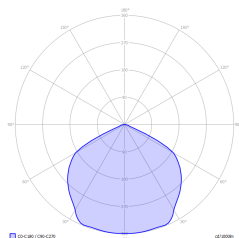

No: 04A23

Producer	TM Technologie
Category	emergency luminaires
Application	anti-panic lighting
Family	ONTEC R
Colour/Colour - RAL	black , RAL9005
Version	standard
Operating mode	NM
Duration time	1 h
Protection degree	IP20
Impact protection degree	IK03
Appliance classes	II
Material	plastic
Colour structure	matte , satin, smooth
Installation method*	surface, flush-mounted, wall, ceiling
Luminous flux emergency	360 lm
Light source	LED
Maximum light power	2 W
LED lifetime	50000 h
Colour temperature	5700 K
Minimum temperature	10 °C
Maximum temperature	35 °C
Battery	LiFePO4/C 3.2V 1.5Ah
Warranty (body, electronics, light source)	24 months
Net dimensions L x W x H [±2 mm]	130 mm x 31 mm x 130 mm

h	a	b	c	d
2,5	4,0	8,5	4,0	8,5
3,0	4,0	10,0	4,0	10,0
4,0	5,0	12,5	5,0	12,5
5,0	5,5	14,5	5,5	14,5
6,0	5,5	16,5	5,5	16,5
7,0	5,0	18,0	5,0	18,0
8,0	5,0	19,0	5,0	19,0
9,0	4,5	20,0	4,5	20,0
10,0	4,0	20,5	4,0	20,5