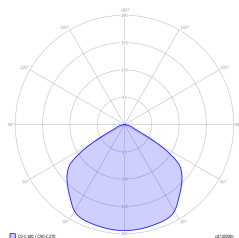

No: 01A23

Producer	TM Technologie
Category	emergency luminaires
Application	anti-panic lighting
Family	ONTEC D
Colour/Colour - RAL	black , RAL9005
Version	autotest
Operating mode	NM
Duration time	3 h
Protection degree	IP20
Impact protection degree	IK03
Appliance classes	II
Material	plastic
Colour structure	matte , satin, smooth
Installation method*	flush-mounted, ceiling
Luminous flux emergency	167 lm
Light source	LED
Maximum light power	3 W
LED lifetime	50000 h
Colour temperature	5700 K
Minimum temperature	10 °C
Maximum temperature	35 °C
Battery	LiFePO4/C 3.2V 1.5Ah
Warranty (body, electronics, light source)	36 months
Net dimensions L x W x H [±2 mm]	90 mm x 90 mm x 14 mm