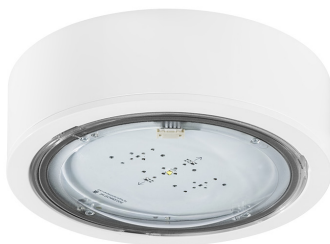

ITECH M1 60 NM AT W

TM-IT.M1ATN660W

No: 09A23

No: 4570/2022
Valid until:
10.04.2027

No: 88-137960
Valid until:
24.06.2025

No:
B_BK_60212_0269
Valid until:
30.06.2026

No: 09A23

No: 09A23

Producer	TM Technologie
Category	emergency luminaires
Application	anti-panic lighting
Family	ITECH
Colour/Colour - RAL	white , RAL9003
Version	autotest
Operating mode	NM
Duration time	1 h
Protection degree	IP65
Impact protection degree	IK06
Appliance classes	II
Material	plastic
Colour structure	smooth, gloss
Installation method*	surface, flush-mounted, suspended, ceiling
Luminous flux emergency	389 lm
Light source	LED
Maximum light power	2 W
LED lifetime	50000 h
Colour temperature	5700 K
Minimum temperature	10 °C
Maximum temperature	40 °C
Battery	LiFePO4/C 3.2V 1.5Ah
Warranty (body, electronics, light source)	36 months
Net dimensions H x Ø [±2 mm]	74 mm x 171 mm