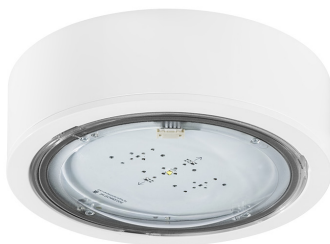

ITECH M1 60 NM ST W

TM-IT.M1STN660W

No: 09A23

No: 4570/2022
Valid until:
10.04.2027

No: 88-137960
Valid until:
24.06.2025

No:
B_BK_60212_0269
Valid until:
30.06.2026

No: 09A23

No: 09A23

Producer	TM Technologie
Category	emergency luminaires
Application	anti-panic lighting
Family	ITECH
Colour/Colour - RAL	white , RAL9003
Version	standard
Operating mode	NM
Duration time	1 h
Protection degree	IP65
Impact protection degree	IK06
Appliance classes	II
Material	plastic
Colour structure	smooth, gloss
Installation method*	surface, flush-mounted, suspended, ceiling
Luminous flux emergency	389 lm
Light source	LED
Maximum light power	2 W
LED lifetime	50000 h
Colour temperature	5700 K
Minimum temperature	10 °C
Maximum temperature	40 °C
Battery	LiFePO4/C 3.2V 1.5Ah
Warranty (body, electronics, light source)	24 months
Net dimensions H x Ø [±2 mm]	74 mm x 171 mm