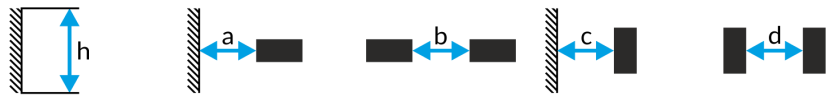

No: 16A23

Producer **TM Technologie**
Category **emergency luminaires**
Application **anti-panic lighting, evacuation route direction**

Family **ONTEC S20**
Colour/Colour - RAL **white , RAL9003**
Version **autotest**
Operating mode **M/NM**
Duration time **1/3 h**
Protection degree **IP65**
Impact protection degree **IK08**
Appliance classes **II**
Material **plastic**
Colour structure **smooth, gloss**
Installation method* **surface, flush-mounted, suspended, wall, ceiling**
Adapted to use a pictogram **yes**
Luminous flux **>2 cd/m²**
Luminous flux emergency **371(1h);154(3h) lm**
Light source **LED**
Maximum light power **3 W**
LED lifetime **50000 h**
Colour temperature **5700 K**
Minimum temperature **5 °C**
Maximum temperature **40 °C**
Battery **LiFePO4/C 3.2V 1.5Ah**
Warranty (body, electronics, light source) **36 months**
Net dimensions **L x W x H [±2 mm] 227 mm x 40 mm x 120 mm**