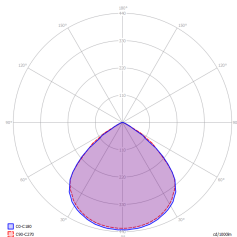

No: 16A23

Producer **TM Technologie**
Category **emergency luminaires**
Application **anti-panic lighting, evacuation route direction**

Family **ONTEC S20**
Colour/Colour - RAL **white , RAL9003**
Version **standard**
Operating mode **NM**
Duration time **1 h**
Protection degree **IP65**
Impact protection degree **IK08**
Appliance classes **II**
Material **plastic**
Colour structure **smooth, gloss**
Installation method* **surface, flush-mounted, suspended, wall, ceiling**
Adapted to use a pictogram **yes**
Luminous flux **>2 cd/m²**
Luminous flux emergency **125 lm**
Light source **LED**
Maximum light power **0.9 W**
LED lifetime **50000 h**
Colour temperature **5700 K**
Minimum temperature **5 °C**
Maximum temperature **40 °C**
Battery **LiFePO4/C 3.2V 1.5Ah**
Warranty (body, electronics, light source) **24 months**
Net dimensions **L x W x H [±2 mm]** **227 mm x 40 mm x 120 mm**