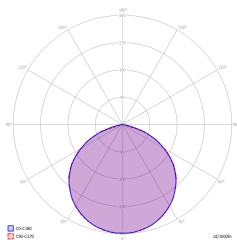

Producer	TM Technologie
Category	emergency luminaire
Application	anti-panic lighting
Family	ONTEC S
Colour/Colour - RAL	white , RAL9003
Version	autotest
Operating mode	M
Duration time	3 h
Protection degree	IP65
Impact protection degree	IK08
Appliance classes	II
Material	plastic
Colour structure	smooth, gloss
Installation method*	surface, flush-mounted, suspended, wall, ceiling
Adapted to use a pictogram	yes
Luminous flux emergency	150 lm
Light source	LED
Maximum light power	2.5 W
LED lifetime	50000 h
Colour temperature	5700 K
Minimum temperature	10 °C
Maximum temperature	40 °C
Battery	LiFePO4/C 3.2V 1.5Ah
Warranty (body, electronics, light source)	36 months
Net dimensions L x W x H [±2 mm]	272 mm x 40 mm x 144 mm