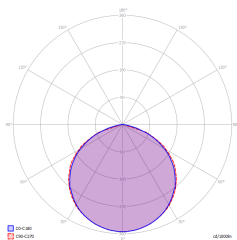

ONTEC S M2 302 M AT W TM-OS.M2ATM360W

No: 10A23

No: 4662/2022
Valid until:
02.06.2027

No: 88-139797
Valid until:
24.06.2025

No:
B_BK_60212_0268
Valid until:
19.07.2026

No: 10A23

No: 10A23

Producer	TM Technologie
Category	emergency luminaire
Application	anti-panic lighting
Family	ONTEC S
Colour/Colour - RAL	white , RAL9003
Version	autotest
Operating mode	M
Duration time	3 h
Protection degree	IP65
Impact protection degree	IK08
Appliance classes	II
Material	plastic
Colour structure	smooth, gloss
Installation method*	surface, flush-mounted, suspended, wall, ceiling
Adapted to use a pictogram	yes
Luminous flux emergency	241 lm
Light source	LED
Maximum light power	4.7 W
LED lifetime	50000 h
Colour temperature	5700 K
Minimum temperature	10 °C
Maximum temperature	40 °C
Battery	LiFePO4/C 6.4V 1.5Ah
Warranty (body, electronics, light source)	36 months
Net dimensions L x W x H [±2 mm]	272 mm x 40 mm x 144 mm