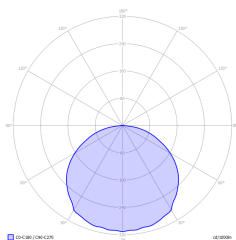

Producer	TM Technologie
Category	emergency luminaires
Application	anti-panic lighting
Family	ITECH
Colour/Colour - RAL	black , RAL9005
Version	standard
Operating mode	M
Duration time	3 h
Protection degree	IP65
Impact protection degree	IK06
Appliance classes	II
Material	plastic
Colour structure	smooth, gloss
Installation method*	surface, flush-mounted, suspended, ceiling
Luminous flux emergency	270 lm
Light source	LED
Maximum light power	2 W
LED lifetime	50000 h
Colour temperature	5700 K
Minimum temperature	10 °C
Maximum temperature	40 °C
Battery	LiFePO4/C 6.4V 1.5Ah
Warranty (body, electronics, light source)	24 months
Net dimensions H x Ø [±2 mm]	74 mm x 171 mm