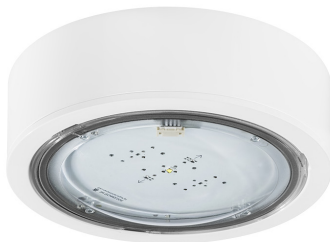

# ITECH M2 302 M ST W

## TM-IT.M2STM360W

No: 09A23

No: 4570/2022  
Valid until:  
10.04.2027

No: 88-137960  
Valid until:  
24.06.2025

No:  
B\_BK\_60212\_0269  
Valid until:  
30.06.2026

No: 09A23

No: 09A23

Producer	<b>TM Technologie</b>
Category	<b>emergency luminaires</b>
Application	<b>anti-panic lighting</b>
Family	<b>ITECH</b>
Colour/Colour - RAL	<b>white , RAL9003</b>
Version	<b>standard</b>
Operating mode	<b>M</b>
Duration time	<b>3 h</b>
Protection degree	<b>IP65</b>
Impact protection degree	<b>IK06</b>
Appliance classes	<b>II</b>
Material	<b>plastic</b>
Colour structure	<b>smooth, gloss</b>
Installation method*	<b>surface, flush-mounted, suspended, ceiling</b>
Luminous flux emergency	<b>270 lm</b>
Light source	<b>LED</b>
Maximum light power	<b>2 W</b>
LED lifetime	<b>50000 h</b>
Colour temperature	<b>5700 K</b>
Minimum temperature	<b>10 °C</b>
Maximum temperature	<b>40 °C</b>
Battery	<b>LiFePO4/C 6.4V 1.5Ah</b>
Warranty (body, electronics, light source)	<b>24 months</b>
Net dimensions <b>H x Ø</b> [±2 mm]	<b>74 mm x 171 mm</b>