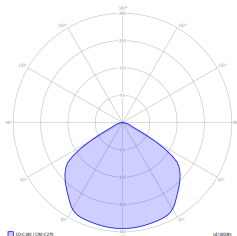

No: 01A23

Producer	TM Technologie
Category	emergency luminaires
Application	anti-panic lighting
Family	ONTEC D
Colour/Colour - RAL	white , RAL9003
Version	standard
Operating mode	NM
Duration time	1 h
Protection degree	IP20
Impact protection degree	IK03
Appliance classes	II
Material	plastic
Colour structure	matte , satin, smooth
Installation method*	flush-mounted, ceiling
Luminous flux emergency	338 lm
Light source	LED
Maximum light power	3 W
LED lifetime	50000 h
Colour temperature	5700 K
Minimum temperature	10 °C
Maximum temperature	35 °C
Battery	LiFePO4/C 3.2V 1.5Ah
Warranty (body, electronics, light source)	24 months
Net dimensions L x W x H [±2 mm]	90 mm x 90 mm x 14 mm

h	a	b	c	d
2,5	3,5	8,0	3,5	8,0
3,0	4,0	9,0	4,0	9,0
4,0	5,0	11,0	5,0	11,0
5,0	5,5	13,0	5,5	13,0
6,0	5,5	15,0	5,5	15,0
7,0	6,0	16,5	6,0	16,5
8,0	6,0	18,0	6,0	18,0
9,0	5,5	19,0	5,5	19,0
10,0	5,0	20,0	5,0	20,0