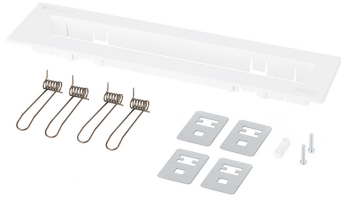

RECESSED MOUNTING SET ONTEC G W TM-AKC.OG00W

BRACKET | ONTEC G

- » designed for recess mounting in a ceiling or wall
- » the kit includes a fascia panel and all elements required for installation

Producer **TM Technologie**
 Category **accessories**
 Colour/Colour - RAL **white , RAL9003**
 Compatible with **ONTEC G**

Net dimensions **L x W x H** [± 2 mm] **293 mm x 71 mm x 22 mm**