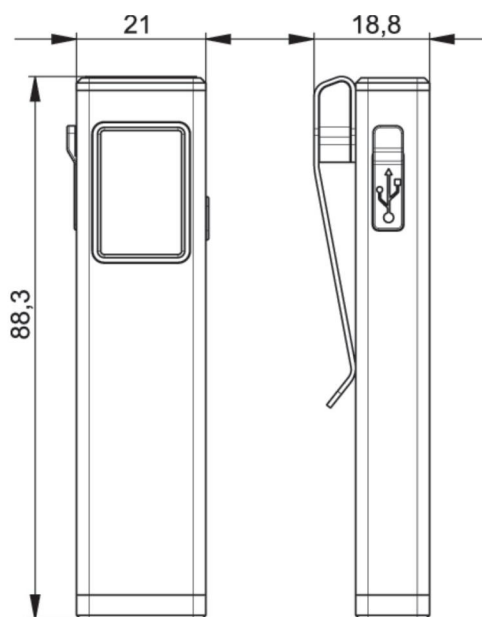

article#	720450
article description	PCE worklight Mini-Penlight-P450/600mAh USB-C
description long	LED worklight mini-Penlight P450 small, compact, extremely bright, magnet on the back and bottom, belt clip on the back, boost function (450 lm), USB-C, sturdy aluminum housing Luminous flux: 100/300/450 Lumen Battery: Li-Po 3,7V / 600mAh Lighting time (max.): 3h Protection class/grade: IPX3/IK07 incl. charging cable USB A to USB-C
GTIN (EAN)	9003399559334
country of origin	CN
customs number	85131000
net weight	0.043 kg
packaging quantity	1
minimum order quantity	1

ETIM 9.0	EC000987
Model	Pen light
Battery type	Built-in battery
Number of batteries	1
Rechargeable	True
Lamp type	LED not exchangeable
Luminous flux adjustable	Positions
Luminous flux	100 – 450 lm
Colour housing	Black
Material	Aluminium
Length	88 mm
Weight total	43 g
Degree of protection (IP)	IPX3