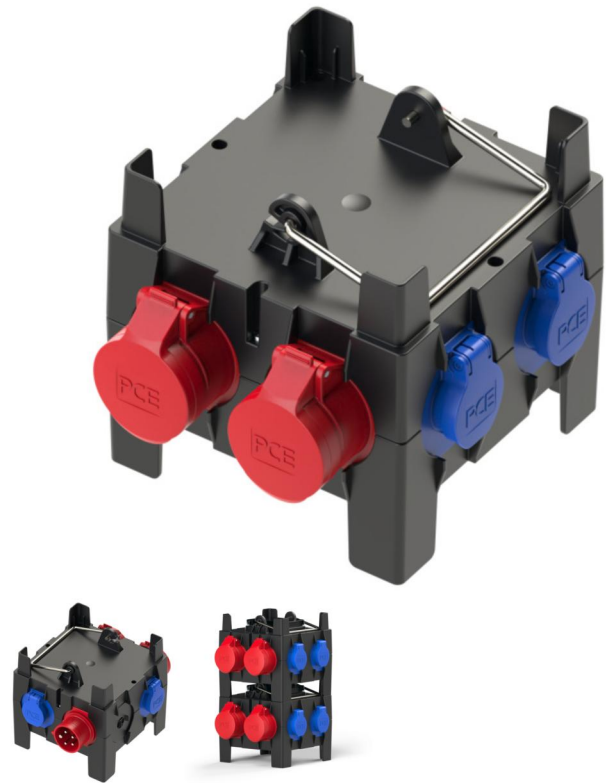

PCE data sheet

article#	9030010
article description	Mobilverteiler Kunststoff Baureihe IMST MV 2x16/5 4xSSD GS16/5 oFI/LS VC5 S IP44
description long	Distribution box, mobile, thermoplastic, series IMST IP44 200x197x197 1xCEE-plug 16A 5p 400V 2xCEE-socket 16A 5p 400V not fused 4xsocket (DIN49440) 16A 250V IP54 not fused Distribution box is ready wired for connection
GTIN (EAN)	9003399105708
country of origin	AT
customs number	85366990
net weight	1.800 kg
packaging quantity	1

ETIM 7.0	EC000379
CEE socket outlet 16 A	2x16A5p400V
Number of socket outlets with protective contact	4
Protection	None
Earth leakage switch	None
Material housing	Plastic
Power supply/connection possibility	Built-up plug
Type of mains connection	CEE 16 A
Handling	Portable
Degree of protection (IP)	IP44
Colour	Black
Height	200 mm
Width	197 mm
Depth	197 mm