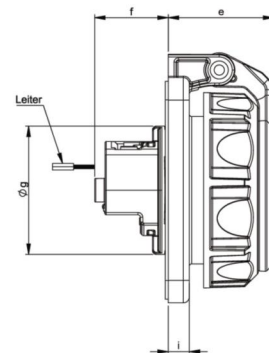

PCE data sheet

article#	20342-8bc
article description	Flanged socket w. hinged lid 75x75 IP68
description long	Schutzkontakt-Anbausteckdose 75x75 fb Shutter Klappdeckel IP66/68 (blau)
GTIN (EAN)	9003399249457
country of origin	AT
customs number	85366990
net weight	0.103 kg
packaging quantity	10
minimum order quantity	10

ETIM 8.0	EC001325
Model	Earthing pin
Material	Plastic
Material quality	Thermoplastic
Flange size	75x75 mm
With hinged lid	True
For heavy conditions (in accordance with VDE)	True
Degree of protection (IP)	IP68
Angle of plug	Straight
Connection system	Screwed terminal
Colour	Blue
Number of poles	3
Nominal current	16 A
Nominal voltage	250 V

wire flexible	1-2x2,5 mm ²
wire solid	1-2x2,5 mm ²
contact screws	80 Ncm
stripping length	7 mm

<https://www.pcelectric.at/shop/en/?func=detail&artnr=20342-8bc>

www.manufacturer-safety.info