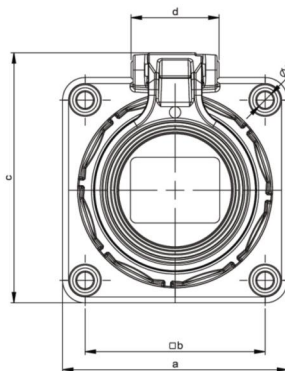

PCE data sheet

article#	20342-8bc
article description	Flanged socket w. hinged lid 75x75 IP68
description long	Schutzkontakt-Anbausteckdose 75x75 fb Shutter Klappdeckel IP66/68 (blau)
GTIN (EAN)	9003399249457
country of origin	AT
customs number	85366990
net weight	0.103 kg
packaging quantity	10
minimum order quantity	10

ETIM 8.0	EC001325
Model	Earthing pin
Material	Plastic
Material quality	Thermoplastic
Flange size	75x75 mm
With hinged lid	True
For heavy conditions (in accordance with VDE)	True
Degree of protection (IP)	IP68
Angle of plug	Straight
Connection system	Screwed terminal
Colour	Blue
Number of poles	3
Nominal current	16 A
Nominal voltage	250 V

wire flexible	1-2x2,5 mm ²
wire solid	1-2x2,5 mm ²
contact screws	80 Ncm
stripping length	7 mm

<https://www.pcelectric.at/shop/en/?func=detail&artnr=20342-8bc>

www.manufacturer-safety.info