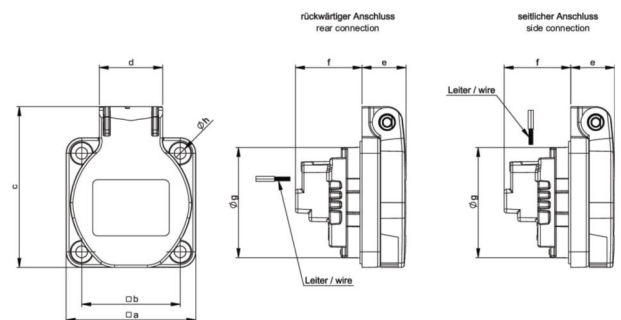

# PCE data sheet

article#	<b>105-7r</b>
article description	<b>Socket outlet with protective contact 70x70 nat IP54 rear (red)</b>
description long	Socket outlet with protective earth contact series S-NOVA housing material: PA6, color: red flange size: 70x70 mm connection technology: screw terminal, rear entry system: Austrian/German earthing system contacts: nickel plated 250V / 16A / 2P+E , protection rating: IP54
GTIN (EAN)	9003399456282
country of origin	AT
customs number	85366990
net weight	0.051 kg
packaging quantity	100
minimum order quantity	200

ETIM 7.0	EC001325
Model	Protective contact (SCHUKO)
Material	Plastic
Material quality	Thermoplastic
Halogen free	True
Flange size	Other
With hinged lid	True
For heavy conditions (in accordance with VDE)	True
Degree of protection (IP)	IP54
Angle of plug	Straight
Connection system	Schraubklemme
Colour	Red
RAL-number	3000
Number of poles	3
Nominal current	16 A
Nominal voltage	250 V