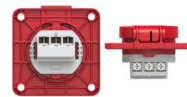

# PCE data sheet

article#	<b>105-7r</b>
article description	<b>Socket outlet with protective contact 70x70 nat IP54 rear (red)</b>
description long	Socket outlet with protective earth contact series S-NOVA housing material: PA6, color: red flange size: 70x70 mm connection technology: screw terminal, rear entry system: Austrian/German earthing system contacts: nickel plated 250V / 16A / 2P+E , protection rating: IP54
GTIN (EAN)	9003399456282
country of origin	AT
customs number	85366990
net weight	0.051 kg
packaging quantity	100
minimum order quantity	200

ETIM 7.0	EC001325
Model	Protective contact (SCHUKO)
Material	Plastic
Material quality	Thermoplastic
Halogen free	True
Flange size	Other
With hinged lid	True
For heavy conditions (in accordance with VDE)	True
Degree of protection (IP)	IP54
Angle of plug	Straight
Connection system	Schraubklemme
Colour	Red
RAL-number	3000
Number of poles	3
Nominal current	16 A
Nominal voltage	250 V