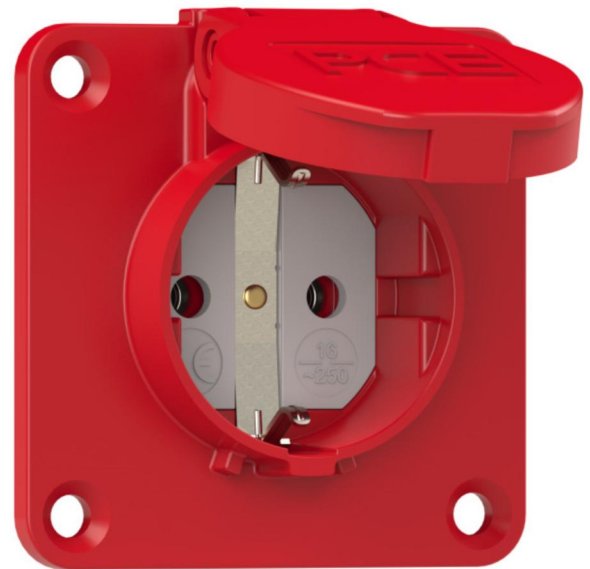

# PCE data sheet

article#	<b>105-7r</b>
article description	<b>Socket outlet with protective contact 70x70 nat IP54 rear (red)</b>
description long	Socket outlet with protective earth contact series S-NOVA housing material: PA6, color: red flange size: 70x70 mm connection technology: screw terminal, rear entry system: Austrian/German earthing system contacts: nickel plated 250V / 16A / 2P+E , protection rating: IP54
GTIN (EAN)	9003399456282
country of origin	AT
customs number	85366990
net weight	0.051 kg
packaging quantity	100
minimum order quantity	200

ETIM 7.0	EC001325
Model	Protective contact (SCHUKO)
Material	Plastic
Material quality	Thermoplastic
Halogen free	True
Flange size	Other
With hinged lid	True
For heavy conditions (in accordance with VDE)	True
Degree of protection (IP)	IP54
Angle of plug	Straight
Connection system	Schraubklemme
Colour	Red
RAL-number	3000
Number of poles	3
Nominal current	16 A
Nominal voltage	250 V