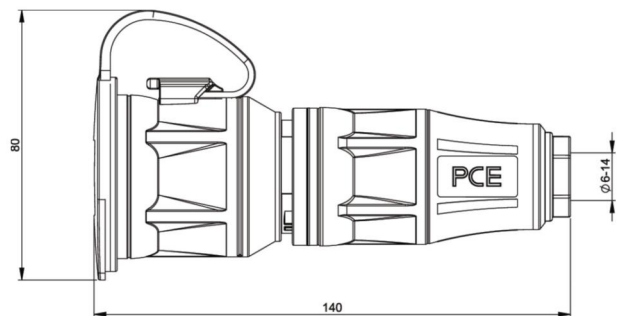

PCE data sheet

article#	24711-sr
article description	Safety connector cap fb IP54 red series TopTaurus2
description long	Safety connector series TopTaurus2 with cap color: black-red, material: PA6 2-component rubberized screwless quick lock system for housing cover and strain relief earthing system: French/Belgian 16A / 250V AC / 3p (2P+E), protection rating: IP54
GTIN (EAN)	9003399454806
country of origin	AT
customs number	85366990
net weight	0.127 kg
packaging quantity	10
minimum order quantity	10

ETIM 7.0	EC001327
Model	Earthing pin
Material	Plastic
For heavy conditions (in accordance with VDE)	False
Degree of protection (IP)	IP54
Angle of plug	Straight
Connection system	Schraubklemme
Suitable for protective contact pin	True
Colour	Red
Number of poles	3
Nominal voltage	250 V
Nominal current	16 A

K (cable Ø)	6-14 mm
SW	21 mm
wire flexible	1-2,5 mm ²
contact screws	80 Ncm
strain relief	400 Ncm
dismantling length	30 mm
stripping length	7 mm

www.manufacturer-safety.info