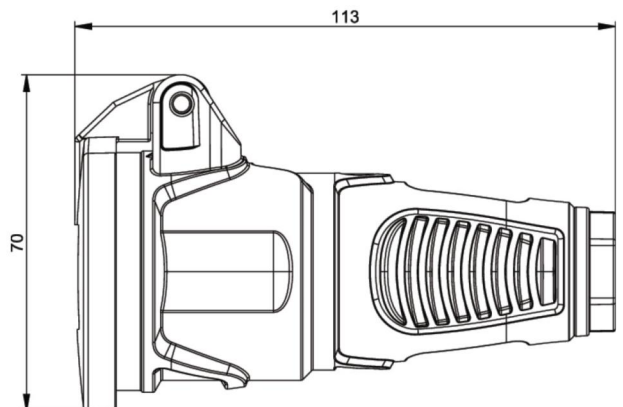

## PCE data sheet

article#	<b>2412-srw</b>
article description	<b>Taurus2 rubber safety connector lid fb bulge IP54 (black/red)</b>
description long	Safety connector series Taurus2 - rubber with hinged lid color (housing/ring/cover): black/red/red, with sealing bulge material (housing/contact carrier): TPE/PA6 earthing system: French/Belgian 16A / 250V AC / 3p (2P+E), protection rating: IP54
GTIN (EAN)	9003399465512
country of origin	AT
customs number	85366990
packaging quantity	20
minimum order quantity	20

ETIM 7.0	EC001327
Model	Earthing pin
Material	Rubber
Material quality	Thermoplastic
For heavy conditions (in accordance with VDE)	True
Degree of protection (IP)	IP54
Angle of plug	Straight
Connection system	Screwed terminal
Colour	Black
Number of poles	3
Nominal voltage	250 V
Nominal current	16 A

K (cable Ø)	6-13 mm
wire flexible	1-2,5 mm <sup>2</sup>
contact screws	80 Ncm
strain relief	110 Ncm
dismantling length	30 mm
stripping length	7 mm

[www.manufacturer-safety.info](http://www.manufacturer-safety.info)