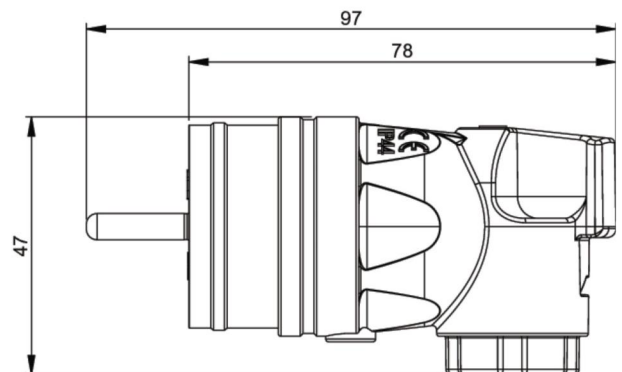

## PCE data sheet

article#	<b>05832-s</b>
article description	<b>Solid rubber angled plug</b>
description long	Schutzkontaktwinkelstecker Vollgummi fb IP44 (schwarz) Serie Taurus
GTIN (EAN)	9003399210860
country of origin	AT
customs number	85366990
net weight	0.077 kg
packaging quantity	20
minimum order quantity	20

ETIM 8.0	EC000242
Model	Earthing pin
Material	Full rubber
For heavy conditions (in accordance with VDE)	True
Degree of protection (IP)	IP44
Angle of plug	Right-angled
Connection system	Screwed terminal
Colour	Black
Number of poles	3
Nominal voltage	250 V
Nominal current	16 A
Protective earth pin round	True

K (cable Ø)	6-13 mm
wire flexible	0,75-2,5 mm <sup>2</sup>
contact screws	80 Ncm
strain relief	110 Ncm
dismantling length	30 mm
stripping length	7 mm

<https://www.pcelectric.at/shop/en/?func=detail&artnr=05832-s>