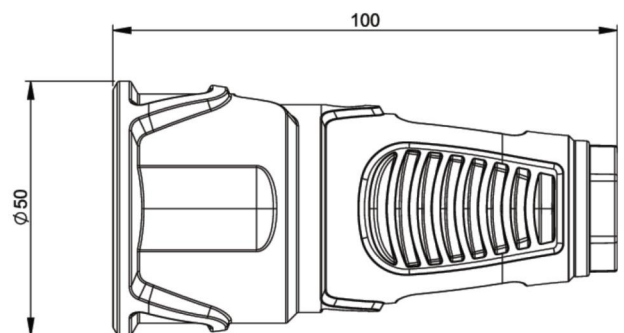

# PCE data sheet

article#	<b>2510-sr</b>
article description	<b>Taurus2 rubber safety connector nat IP20 (black/red)</b>
description long	Safety connector series Taurus2 - rubber color (housing/ring): black/red material (housing/contact carrier): TPE/PA6 earthing system: Austrian/German 16A / 250V AC / 3p (2P+E), protection rating: IP20
GTIN (EAN)	9003399465420
country of origin	AT
customs number	85366990
packaging quantity	20
minimum order quantity	20

ETIM 7.0	EC001327
Model	Protective contact (SCHUKO)
Material	Rubber
Material quality	Thermoplastic
For heavy conditions (in accordance with VDE)	True
Degree of protection (IP)	IP20
Angle of plug	Straight
Connection system	Screwed terminal
Colour	Black
Number of poles	3
Nominal voltage	250 V
Nominal current	16 A

K (cable Ø)	6-13 mm
wire flexible	1-2,5 mm <sup>2</sup>
contact screws	80 Ncm
strain relief	110 Ncm
dismantling length	30 mm
stripping length	7 mm

[www.manufacturer-safety.info](http://www.manufacturer-safety.info)