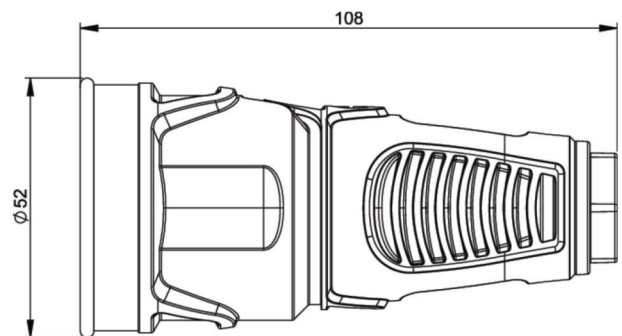

## PCE data sheet

article#	<b>2410-srw</b>
article description	<b>Taurus2 rubber safety connector fb bulge IP20 (black/red)</b>
description long	Safety connector series Taurus2 - rubber color (housing/ring): black/red, with sealing bulge material (housing/contact carrier): TPE/PA6 earthing system: French/Belgian 16A / 250V AC / 3p (2P+E), protection rating: IP20
GTIN (EAN)	9003399474200
country of origin	AT
customs number	85366990
packaging quantity	20
minimum order quantity	20

ETIM 7.0	EC001327
Model	Earthing pin
Material	Rubber
Material quality	Thermoplastic
For heavy conditions (in accordance with VDE)	True
Degree of protection (IP)	IP20
Angle of plug	Straight
Connection system	Screwed terminal
Colour	Black
Number of poles	3
Nominal voltage	250 V
Nominal current	16 A

K (cable Ø)	6-13 mm
wire flexible	1-2,5 mm <sup>2</sup>
contact screws	80 Ncm
strain relief	110 Ncm
dismantling length	30 mm
stripping length	7 mm

[www.manufacturer-safety.info](http://www.manufacturer-safety.info)