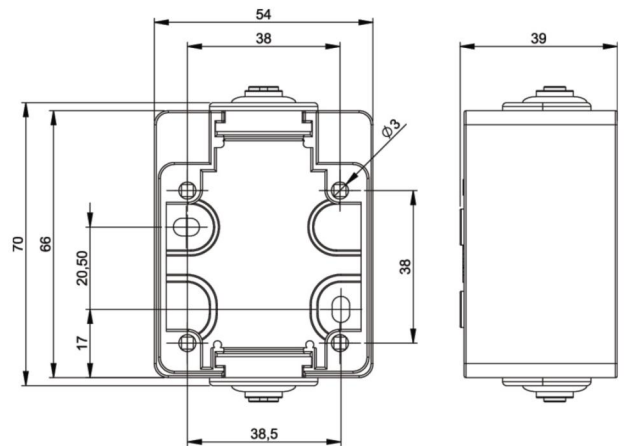

PCE data sheet

article#	106-0g
article description	AP-Casing grey
description long	Aufputzgehäuse f. Anbaudose 50x50mm (grau)
GTIN (EAN)	9003399015489
country of origin	AT
customs number	85389099
net weight	0.048 kg
packaging quantity	24
minimum order quantity	24

ETIM 8.0	EC002461
Type of accessory/spare part	Other

<https://www.pcelectric.at/shop/en/?func=detail&artnr=106-0g>

www.manufacturer-safety.info